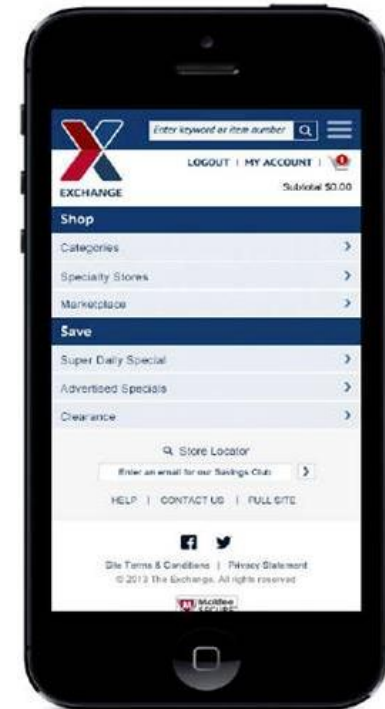

Customer Experience – Before

Physical Stores

eCommerce

A collage of e-commerce promotional banners. The top banner is for Mother's Day, featuring a large pink gift box with a ribbon that says 'SHOP OUR MOTHER'S DAY STORE'. It lists gift categories: GIFTS UNDER $25, GIFTS UNDER $50, GIFTS UNDER $100, BEST WOW GIFTS, JEWELRY & WATCHES, HANDBAGS & ACCESSORIES, BEAUTY, and FLOWERS & CANDY. A 'BENEFIT!' section lists eligibility criteria: No Sales Tax, Free/Reduced Shipping, Profile Support Trainers, Shop Online Anytime, and WHO IS ELIGIBLE TO SHOP? (Active Military, Reservists, Guard, Spouses, Family, Retirees). An 'EXCHANGE FACT #1' states '4 million' average number of school lunches prepared and served by the Exchange annually. Below this are two smaller banners: 'SUPER DAILY SPECIAL!' for a Sterling Silver White Topaz Pendant with Diamond Accent (WAG $115.00, NOW $69.00) and 'SWIM SHOP' for swimwear gear. The bottom section is titled 'THIS WEEK'S SPECIALS!' with a deadline of 'Hurry, sale ends April 9' and features four items: 20% OFF SELECT ON NUTRITION (Whey and Amino Energy), 20% OFF ALL BLENDERS, SAVE ON TOMS SHOES, and SHOP WEEKLY AD.

Mobile