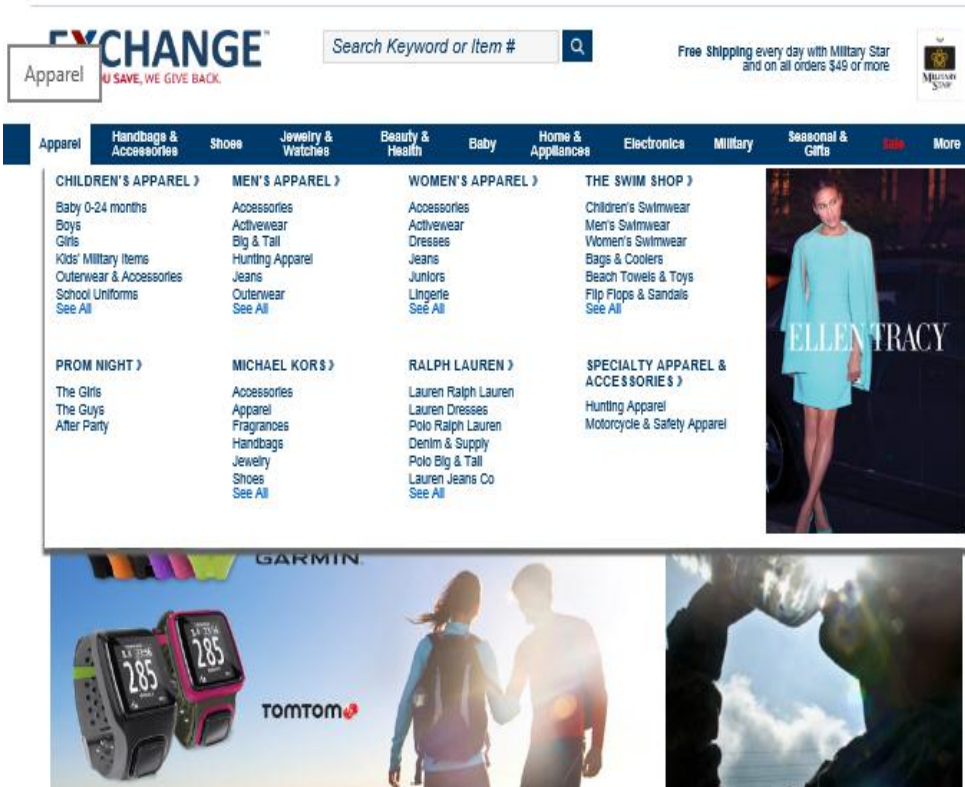

20% OFF
SELECT CHILDREN'S AND BABY ITEMS.

BABY MONITOR >

JUMPAROO >

MEALTIME >

SHOP WEEKLY AD >

New Website – Navigation

Navigation - Mega-Menu

Mobile