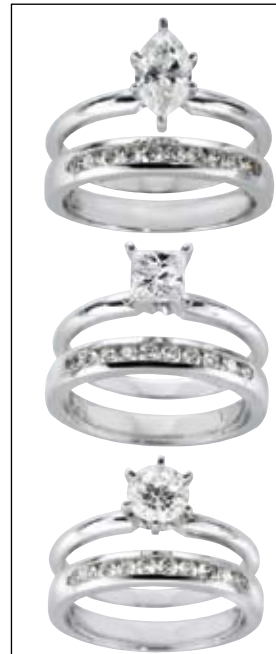

$1,429³⁵ Reg $2,199
14K 1 ct. TDW Susan
Diamond Solitaire Bridal Set.
Round, princess or marquise cut in
white or yellow gold.
Items A569G/A569J/A569M

Week 7
Save 35%*
Use Promo Code
8164save35

Prices valid 21-27 Nov. 2008
while quantities last.
*See back cover
for restrictions.

$311³⁵ Reg $479
10KY ¾ ct. TDW Black,
White & Champagne
Diamond Pendant.
Item I824S